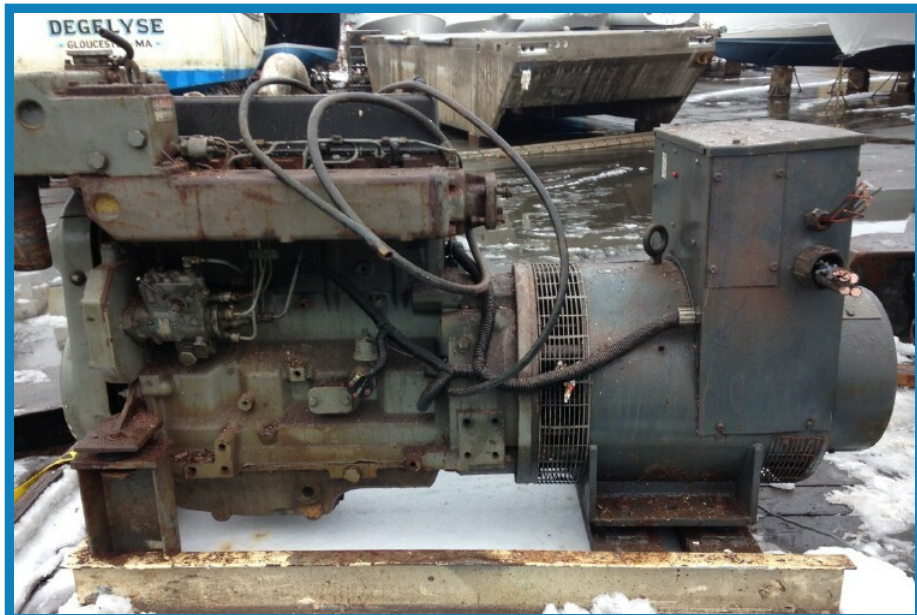

22KW Lugger Generator - 13550

Ocean Marine Brokerage Service |
Louisiana
(985) 448-0409 / Fax: (985) 302-0984

Vessel # 13550 / MS
Price: \$4,250

Contact: Larry Abel -
larry@oceanmarine.com

REGISTRATION

BUILDER:	Lugger
FLAG:	U.S
CLASSIFICATION:	NONE
CERTIFIED:	No
LOADLINE:	None Required

LOCATION

LOCATION:	EAST COAST-US
-----------	---------------

MACHINERY

GENERATORS:	Lugger (1) - 22 KW
-------------	-----------------------

DECK EQUIPMENT

CRANES:	None
STERN ROLLER:	NO
WINCH TYPE:	None
PUSH KNEES:	No
PUSH WINCH MAKE:	None
RAKES:	None

SPUD WELLS: No
SPUD WINCH: No

ELECTRONICS

AUTO PILOT: No
DEPTH FINDER: No
PLOTTER: No
EPIRB: No
GPS: No
RADIO VHF: No
RADIO SSB: No
RADAR: No

DESCRIPTION

Used Luger 22 KW marine generator.Low hours from new.1 Phase HZ 60.KW 22. Just removed from a fishing vessel In Jan 16'