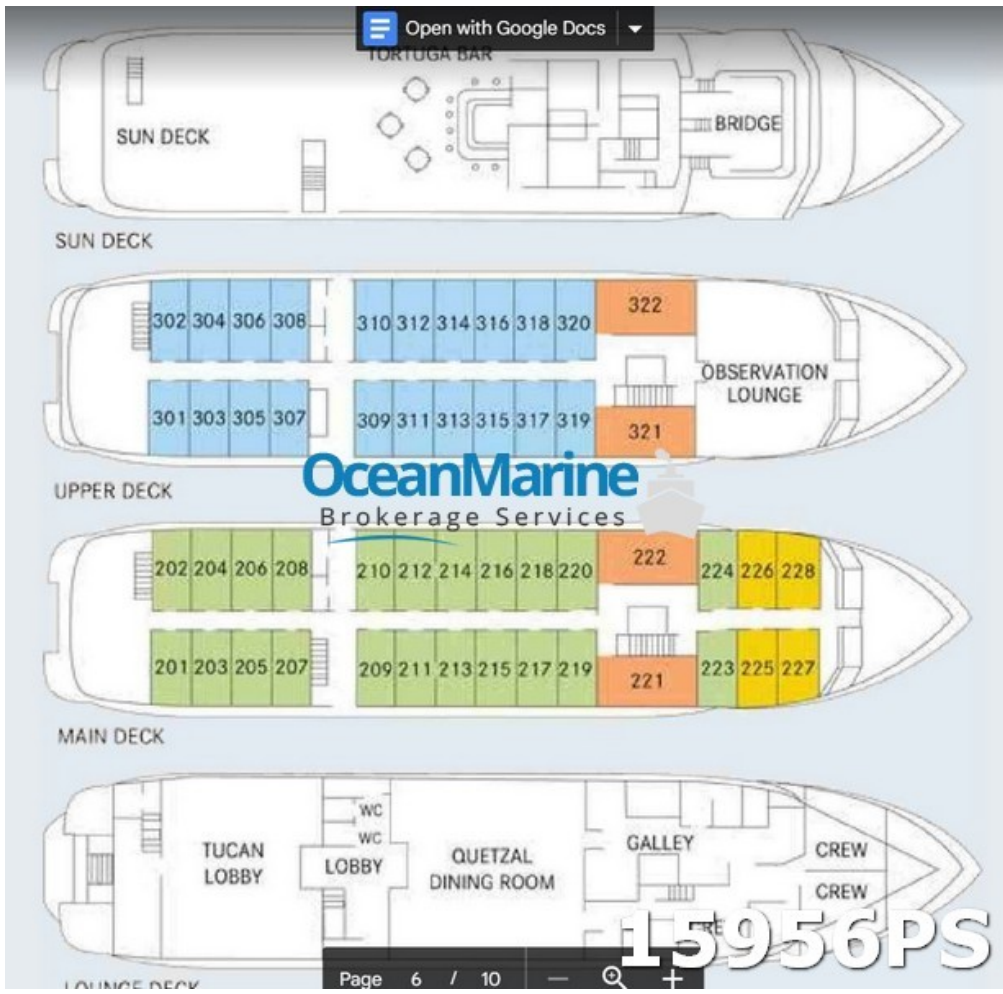

LOCATION

LOCATION:	Gulf of Mexico - Caribbean
-----------	----------------------------

DIMENSIONS

LENGTH:	164.01 FT. / 49.99 MT.
BEAM:	33.07 FT. / 10.08 MT.
DRAFT:	10.0 FT. / 3.05 MT.
DRAFT LOADED:	15.81 FT. / 4.82 MT.
REG. LENGTH:	0.0 FT. / 0.0 MT.
EYE LEVEL:	0.0 FT.

NOTE: See Photos on next page

15956PS

15956PS

15956ps

15956ps

15956ps

15956ps

15956ps