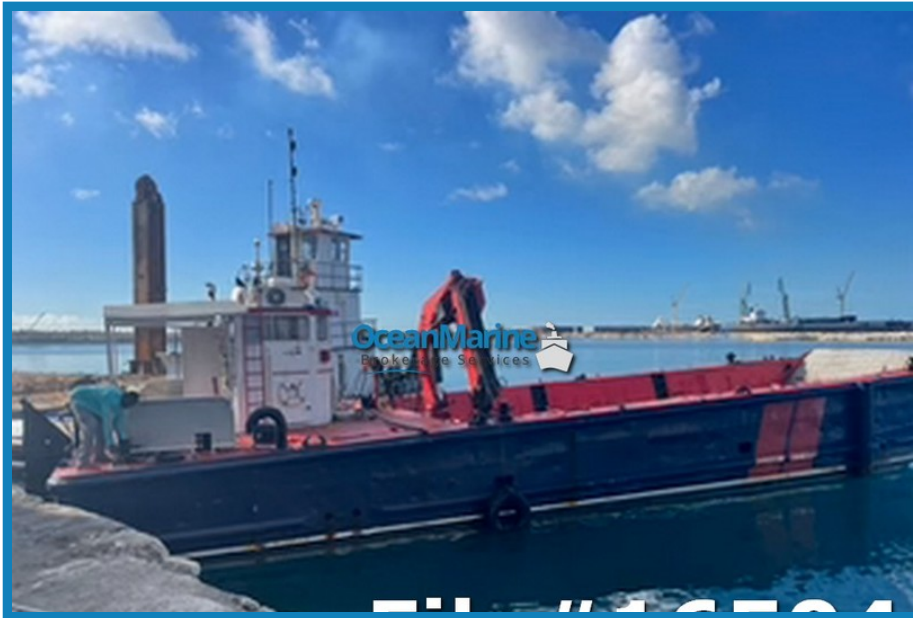

75ft Steel Landing Craft LCM-8 - 16504

Ocean Marine Brokerage Service |
Louisiana
(985) 448-0409 / Fax: (985) 302-0984

Vessel # 16504 / SC
Price: \$385,000

Contact: Steve Kokinos III -
steve3@oceanmarine.com

REGISTRATION

YEAR BUILT:	1969
BUILDER:	Marinette, WI for US Government
FLAG:	U.S.
CLASSIFICATION:	None Required
CONSTRUCTION:	Steel
GROSS / NET TONS:	110 / 88
CERTIFIED:	No
LOADLINE:	None Required

LOCATION

LOCATION:	caribbean
-----------	-----------

DIMENSIONS

LENGTH:	75 FT. / 24.61 MT.
BEAM:	21 FT. / 6.41 MT.
DRAFT:	2.0 FT. / 0.74 MT.
DRAFT LOADED:	4.5 FT. / 1.48 MT.
REG. LENGTH:	73.7 FT. / 24.18 MT.
EYE LEVEL:	0.0 FT.